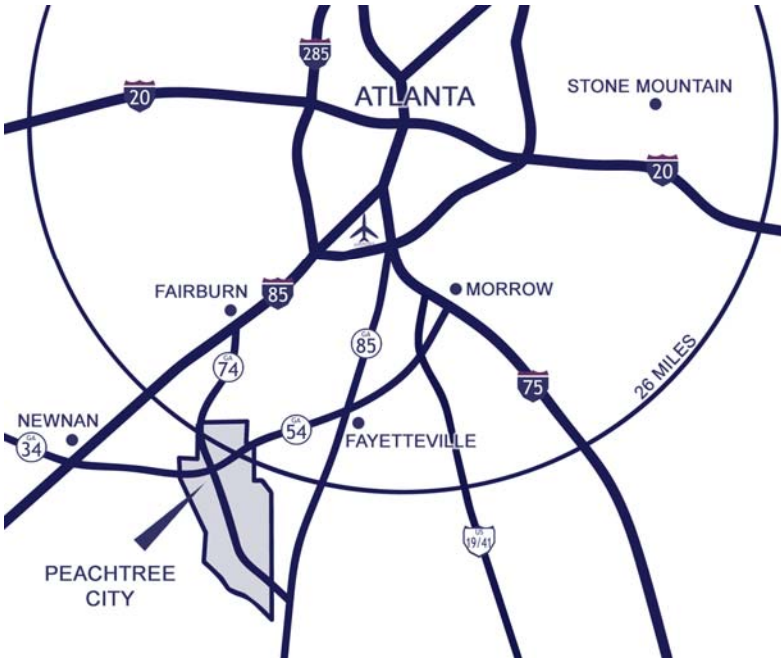

GROUP VI CORPORATION
 900 Westpark Drive, Suite 300
 Peachtree City, GA 30269
 Phone 770-389-9100
 Fax 770-631-7278
 or Fax 770-631-7279

DIRECTIONS

From I-85 South, take exit 61 (Hwy 74). Turn left at exit ramp onto Hwy 74, travel 11 miles. Turn left onto Westpark Drive (across from Pike Nursery which is on your right). 900 Westpark is the fourth building on the left. Group VI is on the third floor.

From Fayetteville, take Hwy 54 to Peachtree City. Turn right onto Commerce Drive (at Peachtree National Bank). Turn at first right, Westpark Drive. 900 Westpark is the fourth building on the right. Group VI is on the third floor.